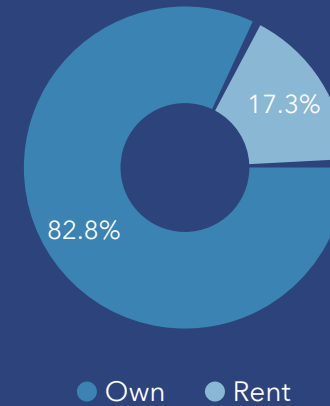

Community Profile

Safety Harbor City, FL
 Safety Harbor City, FL (1262425)
 Geography: Place

Prepared by Esri

COMMUNITY PROFILE

Safety Harbor City, FL
 Geography: Place

16,930	-0.37%	2.24	43.5	53.0	\$87,880	\$337,593	\$338,259	15.5%	56.1%	28.4%
Population Total	Population Growth	Average HH Size	Diversity Index	Median Age	Median HH Income	Median Home Value	Median Net Worth	Age <18	Age 18-64	Age 65+

12.4%
Services

12.6%
Blue Collar

75.0%
White Collar

Mortgage as Percent of Salary

Age Profile: 5 Year Increments

Home Ownership

Housing: Year Built

Home Value