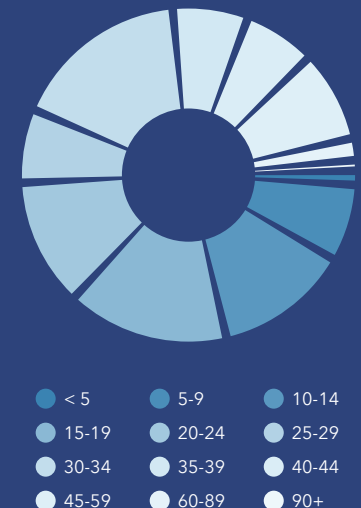

Commute Time: Minutes

Dots show comparison to Pinellas County

Source: Esri, ACS, Esri forecasts for 2022, 2016-2020, 2027.