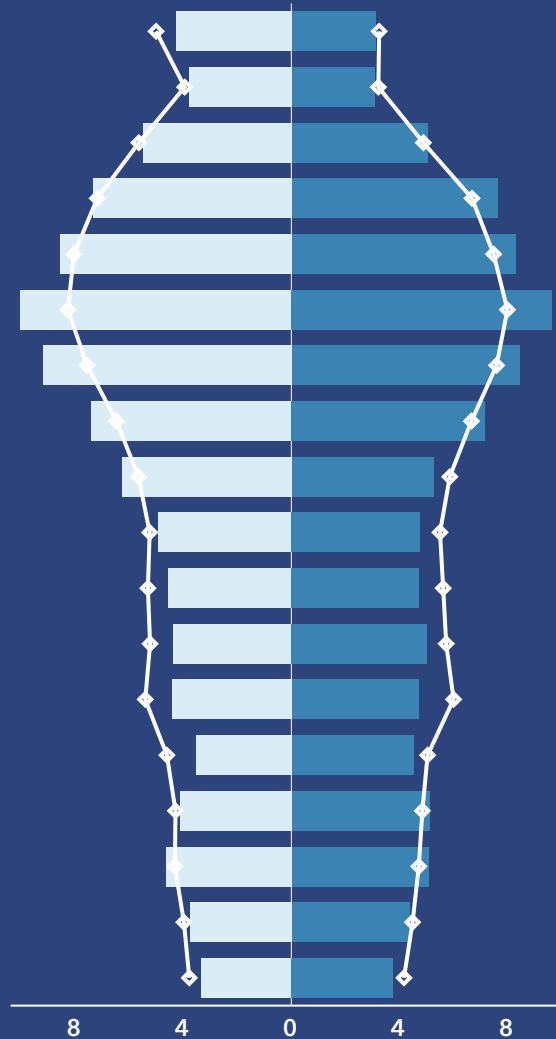

Community Profile

Safety Harbor City, FL
 Safety Harbor City, FL (1262425)
 Geography: Place

Prepared by Esri

COMMUNITY PROFILE

Safety Harbor City, FL
 Geography: Place

16,930	-0.37%	2.24	43.5	53.0	\$87,880	\$337,593	\$338,259	15.5%	56.1%	28.4%
Population Total	Population Growth	Average HH Size	Diversity Index	Median Age	Median HH Income	Median Home Value	Median Net Worth	Age <18	Age 18-64	Age 65+

12.4%
Services

12.6%
Blue Collar

75.0%
White Collar

Mortgage as Percent of Salary

Age Profile: 5 Year Increments

Home Ownership

Housing: Year Built

Home Value