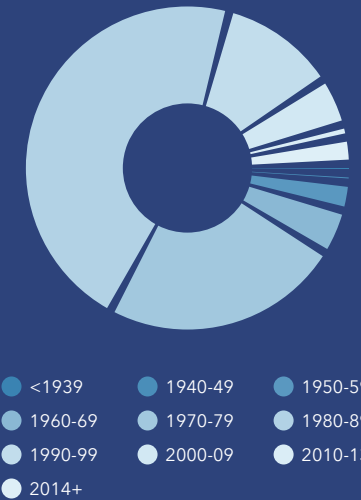

Community Profile

Safety Harbor City, FL
 Safety Harbor City, FL (1262425)
 Geography: Place

Prepared by Esri

COMMUNITY PROFILE

Safety Harbor City, FL
 Geography: Place

16,930	-0.37%	2.24	43.5	53.0	\$87,880	\$337,593	\$338,259	15.5%	56.1%	28.4%
Population Total	Population Growth	Average HH Size	Diversity Index	Median Age	Median HH Income	Median Home Value	Median Net Worth	Age <18	Age 18-64	Age 65+

12.4%
Services

12.6%
Blue Collar

75.0%
White Collar

Mortgage as Percent of Salary

Age Profile: 5 Year Increments

Home Ownership

Housing: Year Built

Home Value