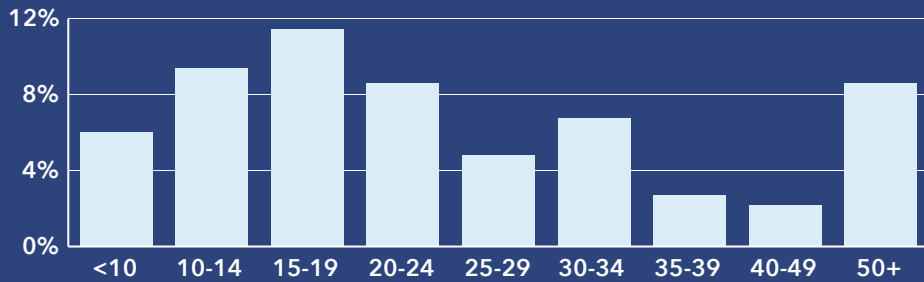

Community Profile

Safety Harbor City, FL
 Safety Harbor City, FL (1262425)
 Geography: Place

Prepared by Esri

COMMUNITY PROFILE

Safety Harbor City, FL
 Geography: Place

16,930	-0.37%	2.24	43.5	53.0	\$87,880	\$337,593	\$338,259	15.5%	56.1%	28.4%
Population Total	Population Growth	Average HH Size	Diversity Index	Median Age	Median HH Income	Median Home Value	Median Net Worth	Age <18	Age 18-64	Age 65+

12.4%
Services

12.6%
Blue Collar

75.0%
White Collar

Mortgage as Percent of Salary

Age Profile: 5 Year Increments

Home Ownership

Housing: Year Built

Home Value