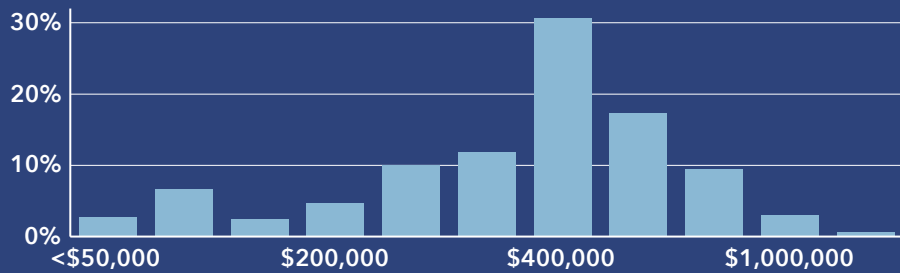

Community Profile

Safety Harbor City, FL
 Safety Harbor City, FL (1262425)
 Geography: Place

Prepared by Esri

COMMUNITY PROFILE

Safety Harbor City, FL
 Geography: Place

16,930	-0.37%	2.24	43.5	53.0	\$87,880	\$337,593	\$338,259	15.5%	56.1%	28.4%
Population Total	Population Growth	Average HH Size	Diversity Index	Median Age	Median HH Income	Median Home Value	Median Net Worth	Age <18	Age 18-64	Age 65+

12.4%
Services

12.6%
Blue Collar

75.0%
White Collar

Mortgage as Percent of Salary

Age Profile: 5 Year Increments

Home Ownership

Housing: Year Built

Home Value