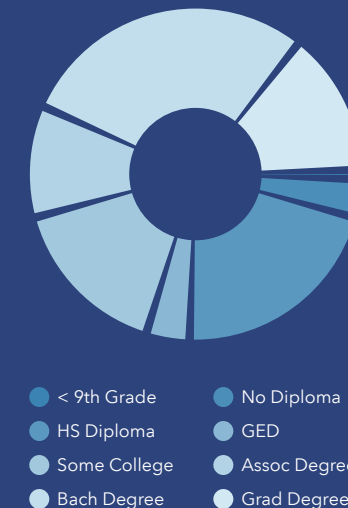

Educational Attainment