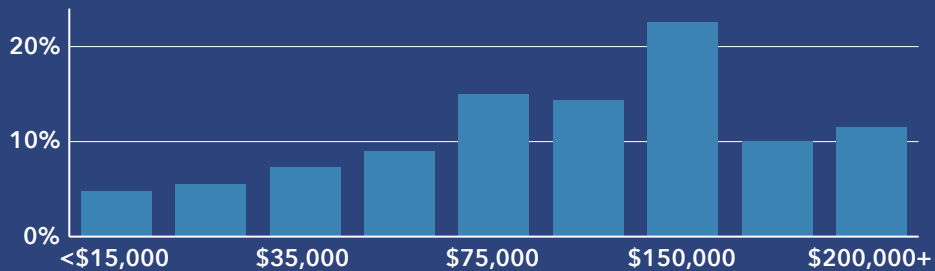

Household Income