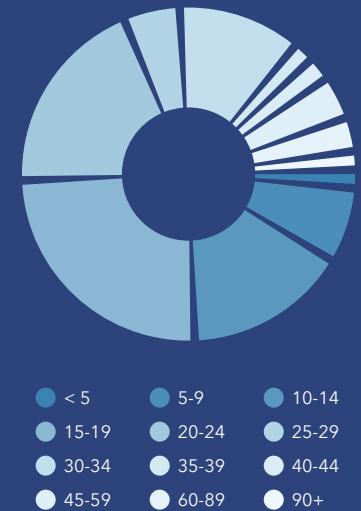

Commute Time: Minutes

Dots show comparison to Pinellas County

Source: Esri, ACS. Esri forecasts for 2022, 2017-2021, 2027.

© 2023 Esri

Source: This infographic contains data provided by Esri, ACS. The vintage of the data is 2022, 2017-2021, 2027.