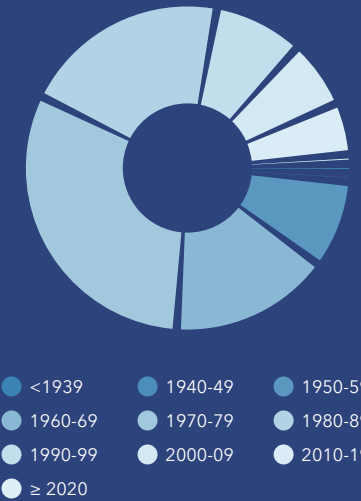

Community Profile

Pinellas Park City, FL 2
 Pinellas Park City, FL (1256975)
 Geography: Place

Prepared by Esri

COMMUNITY PROFILE

Pinellas Park City, FL 2
 Geography: Place

54,241	0.94%	2.27	64.2	46.8	\$58,973	\$218,586	\$142,322	16.9%	57.5%	25.5%
Population Total	Population Growth	Average HH Size	Diversity Index	Median Age	Median HH Income	Median Home Value	Median Net Worth	Age <18	Age 18-64	Age 65+

17.9%
Services

25.5%
Blue Collar

56.6%
White Collar

Mortgage as Percent of Salary

Age Profile: 5 Year Increments

Home Ownership

Housing: Year Built

Home Value