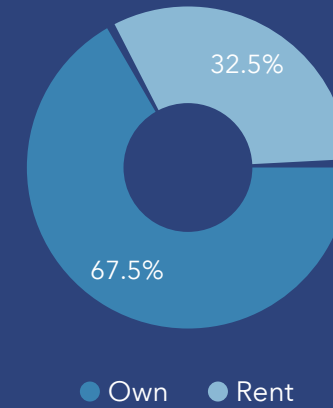

17.9%
Services

25.5%
Blue Collar

56.6%
White Collar

Mortgage as Percent of Salary

Age Profile: 5 Year Increments

Home Ownership

Housing: Year Built

Home Value