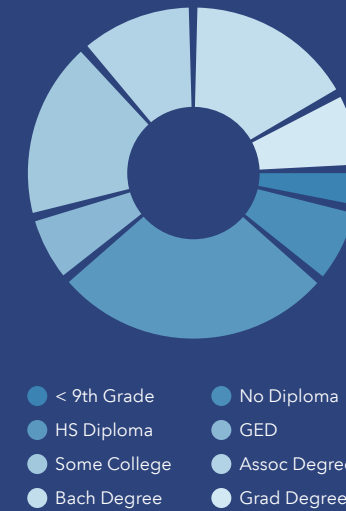

Educational Attainment