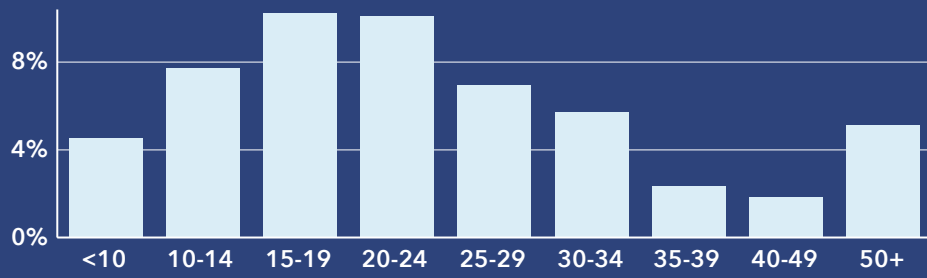

Community Profile

Pinellas Park City, FL 2
 Pinellas Park City, FL (1256975)
 Geography: Place

Prepared by Esri

COMMUNITY PROFILE

Pinellas Park City, FL 2
 Geography: Place

54,241	0.94%	2.27	64.2	46.8	\$58,973	\$218,586	\$142,322	16.9%	57.5%	25.5%
Population Total	Population Growth	Average HH Size	Diversity Index	Median Age	Median HH Income	Median Home Value	Median Net Worth	Age <18	Age 18-64	Age 65+

17.9%
Services

25.5%
Blue Collar

56.6%
White Collar

Mortgage as Percent of Salary

Age Profile: 5 Year Increments

Home Ownership

Housing: Year Built

Home Value

Household Income

Educational Attainment

Commute Time: Minutes

Dots show comparison to Pinellas County

Source: Esri, ACS. Esri forecasts for 2022, 2017-2021, 2027.

© 2023 Esri

Source: This infographic contains data provided by Esri, ACS. The vintage of the data is 2022, 2017-2021, 2027.