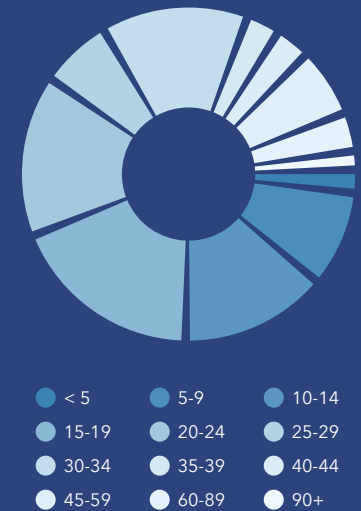

Commute Time: Minutes

Dots show comparison to Florida

Source: Esri, ACS. Esri forecasts for 2022, 2017-2021, 2027.

Source: This infographic contains data provided by Esri, ACS. The vintage of the data is 2022, 2017-2021, 2027.