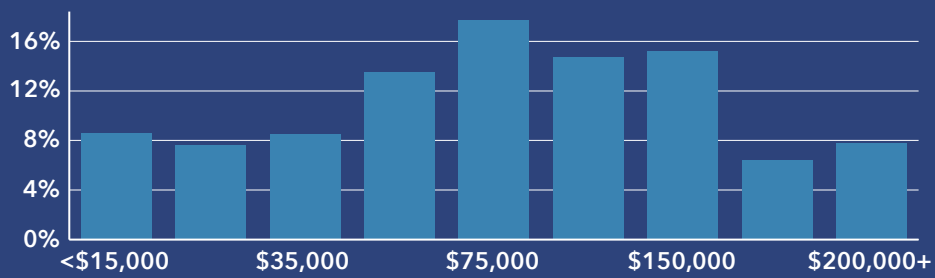

16.8%
Services

17.0%
Blue Collar

66.2%
White Collar

Mortgage as Percent of Salary

Age Profile: 5 Year Increments

Home Ownership

Housing: Year Built

Home Value

Household Income

Educational Attainment

Commute Time: Minutes

Dots show comparison to Florida

Source: Esri, ACS. Esri forecasts for 2022, 2017-2021, 2027.

Source: This infographic contains data provided by Esri, ACS. The vintage of the data is 2022, 2017-2021, 2027.