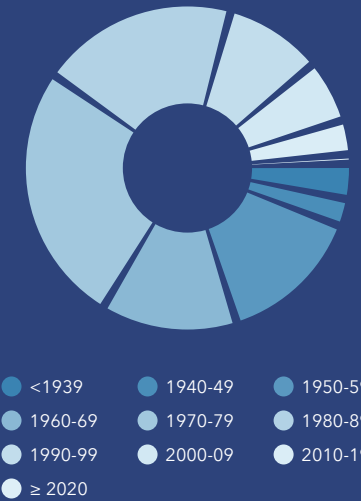

Community Profile

Pinellas County, FL 2
 Pinellas County, FL (12103)
 Geography: County

Prepared by Esri

COMMUNITY PROFILE

Pinellas County, FL 2
 Geography: County

963,916	0.22%	2.12	55.3	50.1	\$64,516	\$279,146	\$172,066	15.4%	56.8%	27.8%
Population Total	Population Growth	Average HH Size	Diversity Index	Median Age	Median HH Income	Median Home Value	Median Net Worth	Age <18	Age 18-64	Age 65+

16.8%
Services

17.0%
Blue Collar

66.2%
White Collar

Mortgage as Percent of Salary

Age Profile: 5 Year Increments

Home Ownership

Housing: Year Built

Home Value