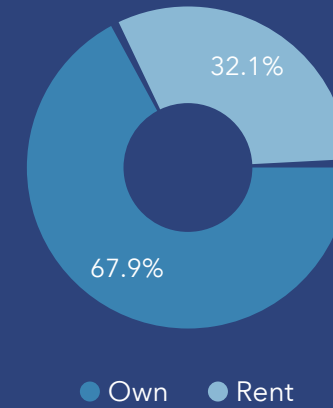

16.8%
Services

17.0%
Blue Collar

66.2%
White Collar

Mortgage as Percent of Salary

Age Profile: 5 Year Increments

Home Ownership

Housing: Year Built

Home Value