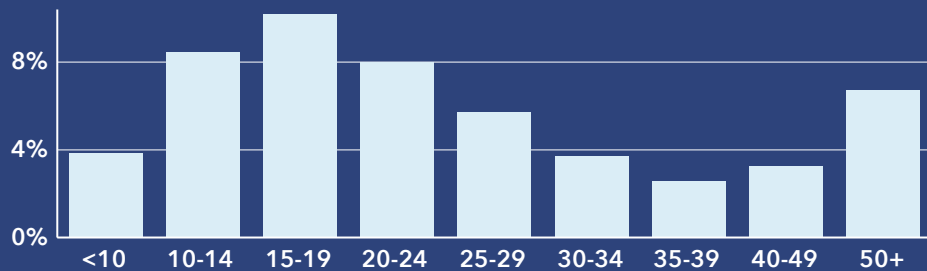

Community Profile

Pinellas County, FL 2
 Pinellas County, FL (12103)
 Geography: County

Prepared by Esri

COMMUNITY PROFILE

Pinellas County, FL 2
 Geography: County

963,916	0.22%	2.12	55.3	50.1	\$64,516	\$279,146	\$172,066	15.4%	56.8%	27.8%
Population Total	Population Growth	Average HH Size	Diversity Index	Median Age	Median HH Income	Median Home Value	Median Net Worth	Age <18	Age 18-64	Age 65+

16.8%
Services

17.0%
Blue Collar

66.2%
White Collar

Mortgage as Percent of Salary

Age Profile: 5 Year Increments

Home Ownership

Housing: Year Built

Home Value

Household Income

Educational Attainment

Commute Time: Minutes

Dots show comparison to Florida

Source: Esri, ACS. Esri forecasts for 2022, 2017-2021, 2027.

Source: This infographic contains data provided by Esri, ACS. The vintage of the data is 2022, 2017-2021, 2027.