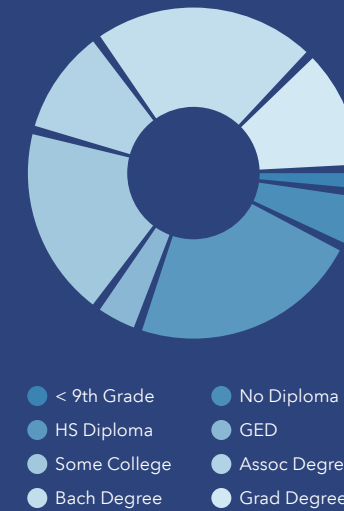

Educational Attainment