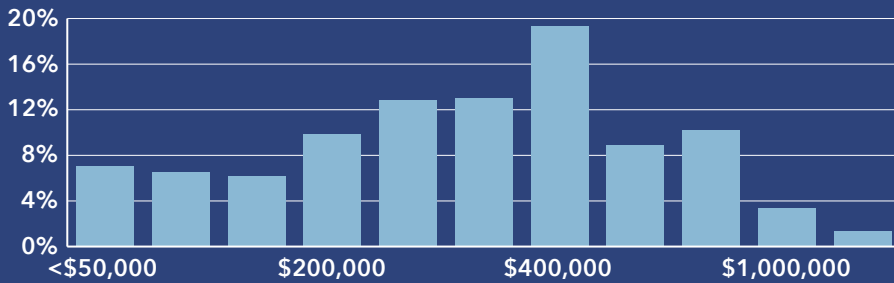

16.8%
Services

17.0%
Blue Collar

66.2%
White Collar

Mortgage as Percent of Salary

Age Profile: 5 Year Increments

Home Ownership

Housing: Year Built

Home Value

Household Income

Educational Attainment

Commute Time: Minutes

Dots show comparison to Florida

Source: Esri, ACS. Esri forecasts for 2022, 2017-2021, 2027.

Source: This infographic contains data provided by Esri, ACS. The vintage of the data is 2022, 2017-2021, 2027.