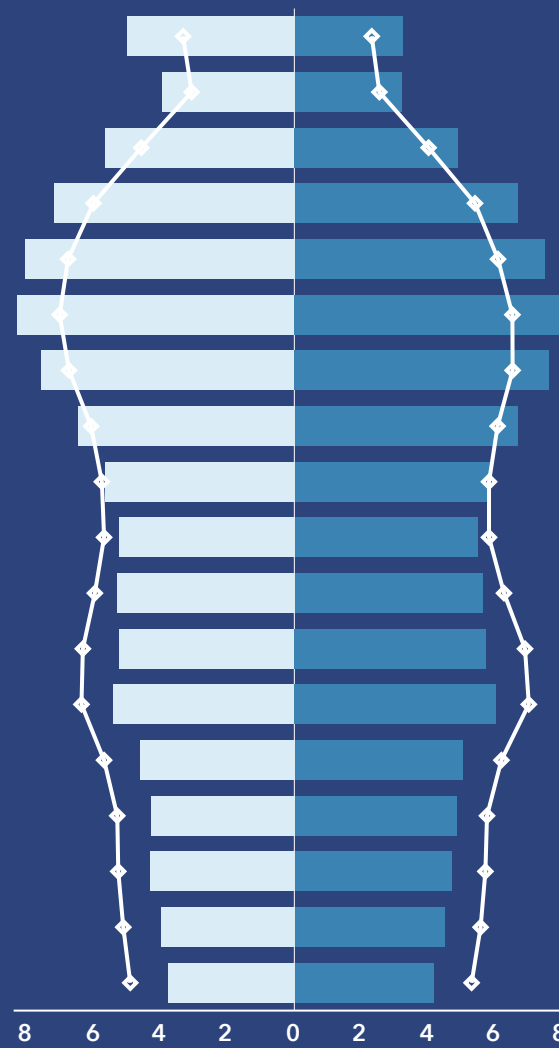

Community Profile

Pinellas County, FL 2
 Pinellas County, FL (12103)
 Geography: County

Prepared by Esri

COMMUNITY PROFILE

Pinellas County, FL 2
 Geography: County

963,916	0.22%	2.12	55.3	50.1	\$64,516	\$279,146	\$172,066	15.4%	56.8%	27.8%
Population Total	Population Growth	Average HH Size	Diversity Index	Median Age	Median HH Income	Median Home Value	Median Net Worth	Age <18	Age 18-64	Age 65+

16.8%
Services

17.0%
Blue Collar

66.2%
White Collar

Mortgage as Percent of Salary

Age Profile: 5 Year Increments

Home Ownership

Housing: Year Built

Home Value