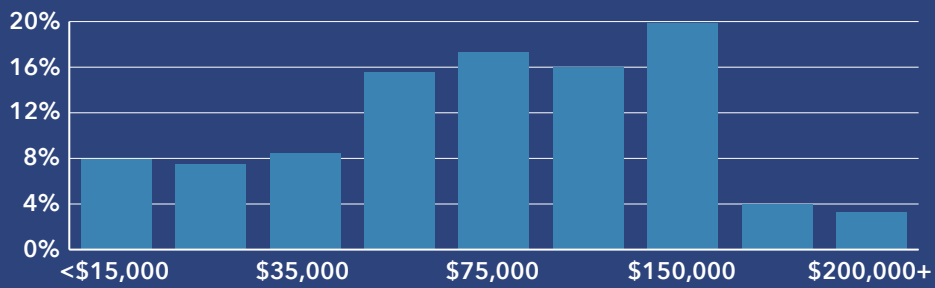

15.7%
Services

28.6%
Blue Collar

55.7%
White Collar

Mortgage as Percent of Salary

Age Profile: 5 Year Increments

Home Ownership

Housing: Year Built

Home Value

Household Income

Educational Attainment

Commute Time: Minutes

Source: Esri, ACS. Esri forecasts for 2022, 2017-2021, 2027.

Source: This infographic contains data provided by Esri, ACS. The vintage of the data is 2022, 2017-2021, 2027.