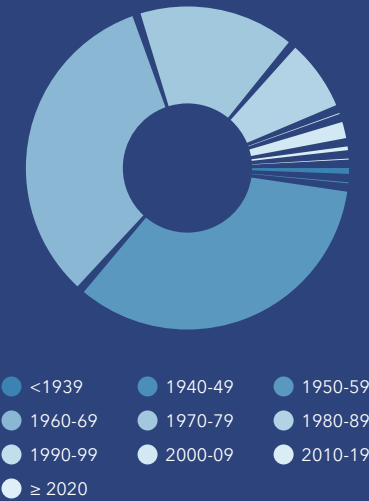

Community Profile

Kenneth City Town, FL 2
 Kenneth City Town, FL (1236175)
 Geography: Place

Prepared by Esri

COMMUNITY PROFILE

Kenneth City Town, FL 2
 Geography: Place

5,031	-0.14%	2.31	62.4	45.4	\$62,817	\$235,025	\$175,731	17.6%	60.2%	22.2%
Population Total	Population Growth	Average HH Size	Diversity Index	Median Age	Median HH Income	Median Home Value	Median Net Worth	Age <18	Age 18-64	Age 65+

15.7%
Services

28.6%
Blue Collar

55.7%
White Collar

Mortgage as Percent of Salary

Age Profile: 5 Year Increments

Home Ownership

Housing: Year Built

Home Value

Household Income

Educational Attainment

Commute Time: Minutes

Source: Esri, ACS. Esri forecasts for 2022, 2017-2021, 2027.

Source: This infographic contains data provided by Esri, ACS. The vintage of the data is 2022, 2017-2021, 2027.