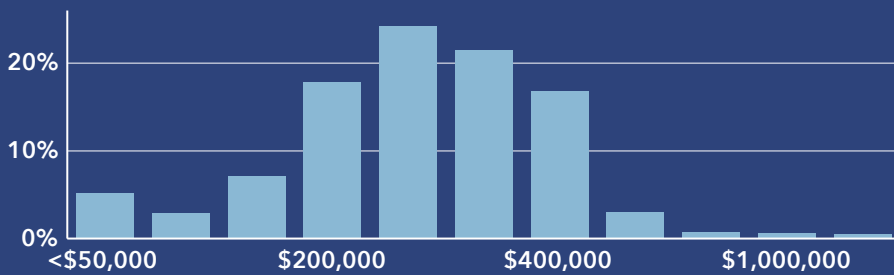

15.7%
Services

28.6%
Blue Collar

55.7%
White Collar

Mortgage as Percent of Salary

Age Profile: 5 Year Increments

Home Ownership

Housing: Year Built

Home Value

Household Income

Educational Attainment

Commute Time: Minutes

Source: Esri, ACS. Esri forecasts for 2022, 2017-2021, 2027.

Source: This infographic contains data provided by Esri, ACS. The vintage of the data is 2022, 2017-2021, 2027.