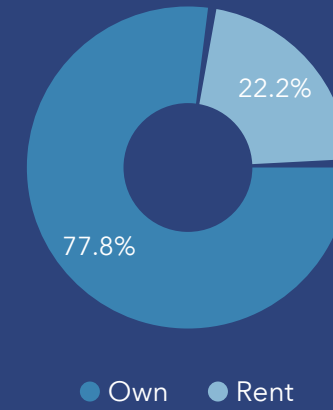

15.7%
Services

28.6%
Blue Collar

55.7%
White Collar

Mortgage as Percent of Salary

Age Profile: 5 Year Increments

Home Ownership

Housing: Year Built

Home Value

Household Income

Educational Attainment

Commute Time: Minutes

Source: Esri, ACS. Esri forecasts for 2022, 2017-2021, 2027.

Source: This infographic contains data provided by Esri, ACS. The vintage of the data is 2022, 2017-2021, 2027.