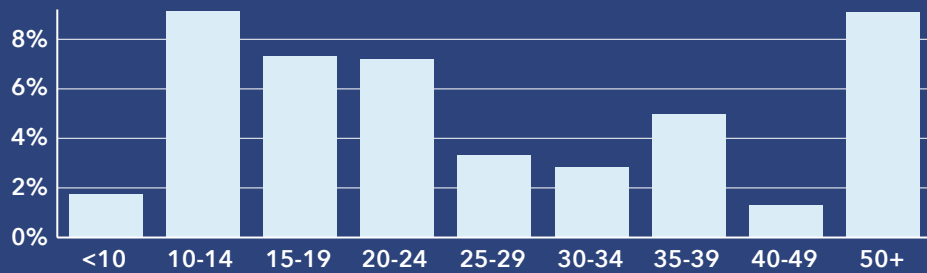

15.7%
Services

28.6%
Blue Collar

55.7%
White Collar

Mortgage as Percent of Salary

Age Profile: 5 Year Increments

Home Ownership

Housing: Year Built

Home Value

Household Income

Educational Attainment

Commute Time: Minutes

Source: Esri, ACS. Esri forecasts for 2022, 2017-2021, 2027.

Source: This infographic contains data provided by Esri, ACS. The vintage of the data is 2022, 2017-2021, 2027.