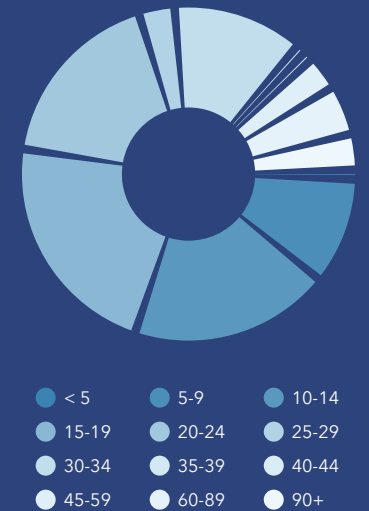

Community Profile

Kenneth City Town, FL 2
 Kenneth City Town, FL (1236175)
 Geography: Place

Prepared by Esri

COMMUNITY PROFILE

Kenneth City Town, FL 2
 Geography: Place

5,031	-0.14%	2.31	62.4	45.4	\$62,817	\$235,025	\$175,731	17.6%	60.2%	22.2%
Population Total	Population Growth	Average HH Size	Diversity Index	Median Age	Median HH Income	Median Home Value	Median Net Worth	Age <18	Age 18-64	Age 65+

15.7%
Services

28.6%
Blue Collar

55.7%
White Collar

Mortgage as Percent of Salary

Age Profile: 5 Year Increments

Home Ownership

Housing: Year Built

Home Value

Household Income

Educational Attainment

Commute Time: Minutes

Source: Esri, ACS. Esri forecasts for 2022, 2017-2021, 2027.

Source: This infographic contains data provided by Esri, ACS. The vintage of the data is 2022, 2017-2021, 2027.