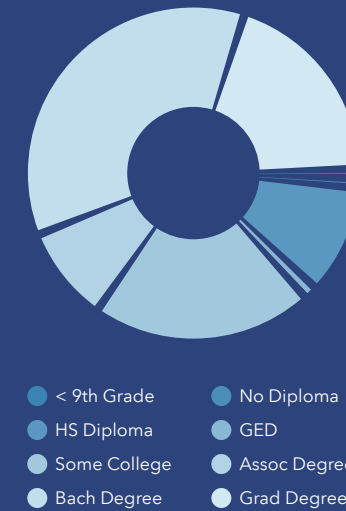

Educational Attainment