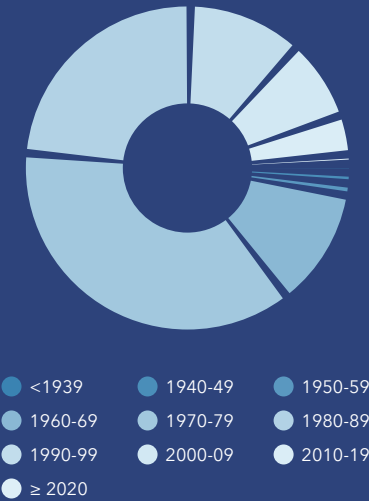

Community Profile

Indian Shores Town, FL 2
 Indian Shores Town, FL (1233675)
 Geography: Place

Prepared by Esri

COMMUNITY PROFILE

Indian Shores Town, FL 2
 Geography: Place

1,212	0.82%	1.82	24.7	63.2	\$105,353	\$451,299	\$710,489	5.2%	49.7%	45.3%
Population Total	Population Growth	Average HH Size	Diversity Index	Median Age	Median HH Income	Median Home Value	Median Net Worth	Age <18	Age 18-64	Age 65+

11.9%
Services

6.7%
Blue Collar

81.5%
White Collar

Mortgage as Percent of Salary

Age Profile: 5 Year Increments

Home Ownership

Housing: Year Built

Home Value