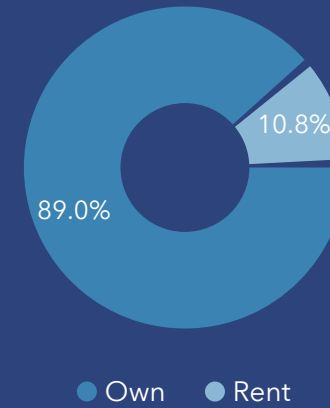

11.9%
Services

6.7%
Blue Collar

81.5%
White Collar

Mortgage as Percent of Salary

Age Profile: 5 Year Increments

Home Ownership

Housing: Year Built

Home Value