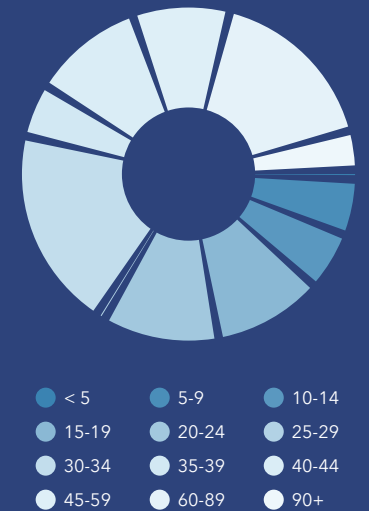

Commute Time: Minutes

Dots show comparison to Pinellas County

Source: Esri, ACS. Esri forecasts for 2022, 2017-2021, 2027.

© 2023 Esri

Source: This infographic contains data provided by Esri, ACS. The vintage of the data is 2022, 2017-2021, 2027.