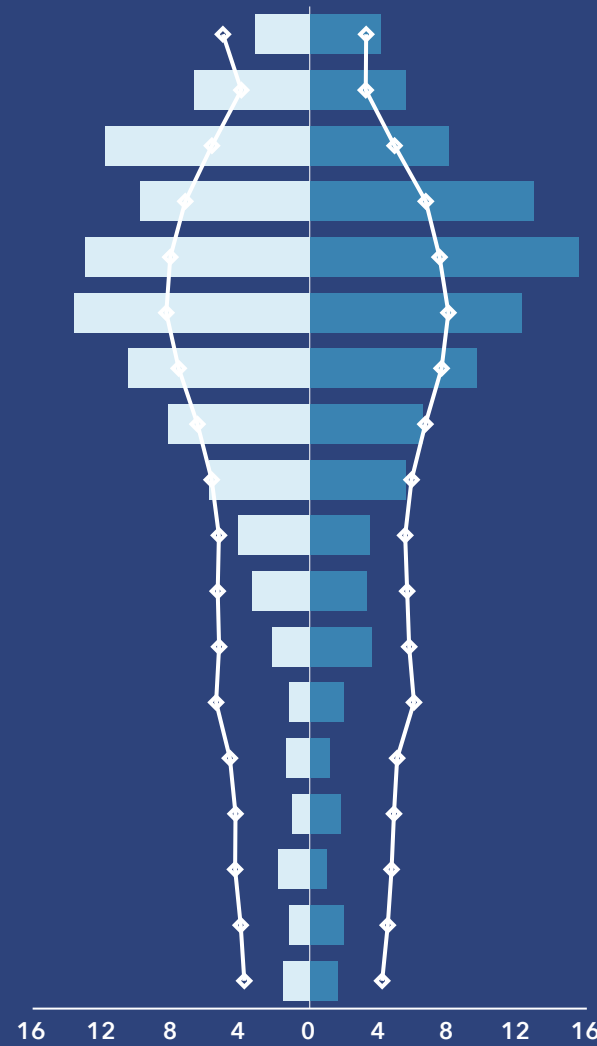

Community Profile

Indian Shores Town, FL 2
 Indian Shores Town, FL (1233675)
 Geography: Place

Prepared by Esri

COMMUNITY PROFILE

Indian Shores Town, FL 2
 Geography: Place

1,212	0.82%	1.82	24.7	63.2	\$105,353	\$451,299	\$710,489	5.2%	49.7%	45.3%
Population Total	Population Growth	Average HH Size	Diversity Index	Median Age	Median HH Income	Median Home Value	Median Net Worth	Age <18	Age 18-64	Age 65+

11.9%
Services

6.7%
Blue Collar

81.5%
White Collar

Mortgage as Percent of Salary

Age Profile: 5 Year Increments

Home Ownership

Housing: Year Built

Home Value