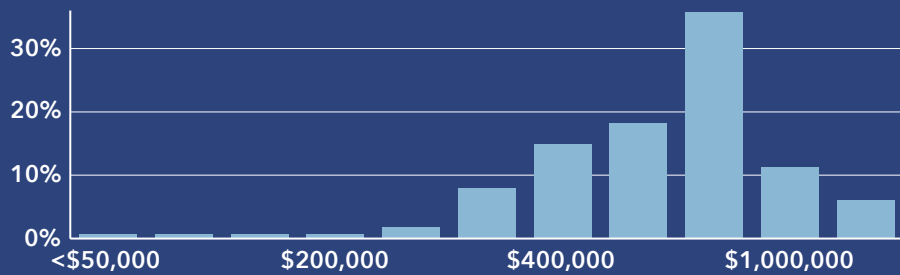

Community Profile

Indian Rocks Beach City, FL 2
 Indian Rocks Beach City, FL (1233625)
 Geography: Place

Prepared by Esri

COMMUNITY PROFILE

Indian Rocks Beach City, FL 2
 Geography: Place

3,728	0.66%	1.92	27.8	56.3	\$90,555	\$545,306	\$259,803	9.6%	60.2%	30.3%
Population Total	Population Growth	Average HH Size	Diversity Index	Median Age	Median HH Income	Median Home Value	Median Net Worth	Age <18	Age 18-64	Age 65+

13.3%
Services

9.0%
Blue Collar

77.7%
White Collar

Mortgage as Percent of Salary

Age Profile: 5 Year Increments

Home Ownership

Housing: Year Built

Home Value

Household Income

Educational Attainment

Commute Time: Minutes

Source: Esri, ACS. Esri forecasts for 2022, 2017-2021, 2027.

© 2023 Esri

Source: This infographic contains data provided by Esri, ACS. The vintage of the data is 2022, 2017-2021, 2027.