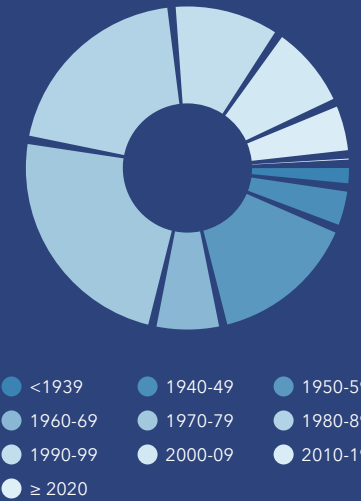

Community Profile

Indian Rocks Beach City, FL 2
 Indian Rocks Beach City, FL (1233625)
 Geography: Place

Prepared by Esri

COMMUNITY PROFILE

Indian Rocks Beach City, FL 2
 Geography: Place

3,728	0.66%	1.92	27.8	56.3	\$90,555	\$545,306	\$259,803	9.6%	60.2%	30.3%
Population Total	Population Growth	Average HH Size	Diversity Index	Median Age	Median HH Income	Median Home Value	Median Net Worth	Age <18	Age 18-64	Age 65+

13.3%
Services

9.0%
Blue Collar

77.7%
White Collar

Mortgage as Percent of Salary

Age Profile: 5 Year Increments

Home Ownership

Housing: Year Built

Home Value

Household Income

Educational Attainment

Commute Time: Minutes

Source: Esri, ACS. Esri forecasts for 2022, 2017-2021, 2027.

© 2023 Esri

Source: This infographic contains data provided by Esri, ACS. The vintage of the data is 2022, 2017-2021, 2027.