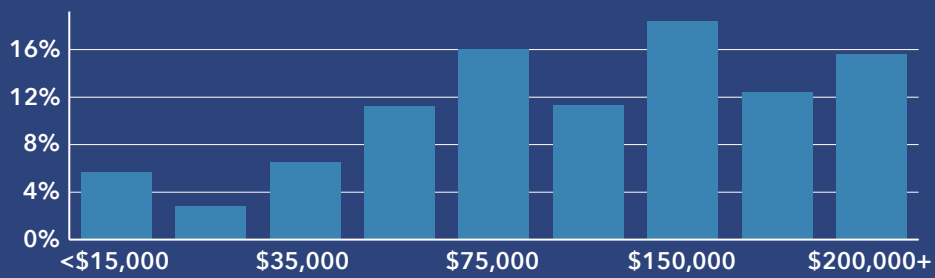

Community Profile

Indian Rocks Beach City, FL 2
 Indian Rocks Beach City, FL (1233625)
 Geography: Place

Prepared by Esri

COMMUNITY PROFILE

Indian Rocks Beach City, FL 2
 Geography: Place

3,728	0.66%	1.92	27.8	56.3	\$90,555	\$545,306	\$259,803	9.6%	60.2%	30.3%
Population Total	Population Growth	Average HH Size	Diversity Index	Median Age	Median HH Income	Median Home Value	Median Net Worth	Age <18	Age 18-64	Age 65+

13.3%
Services

9.0%
Blue Collar

77.7%
White Collar

Mortgage as Percent of Salary

Age Profile: 5 Year Increments

Home Ownership

Housing: Year Built

Home Value

Household Income

Educational Attainment

Commute Time: Minutes

Source: Esri, ACS. Esri forecasts for 2022, 2017-2021, 2027.

© 2023 Esri

Source: This infographic contains data provided by Esri, ACS. The vintage of the data is 2022, 2017-2021, 2027.