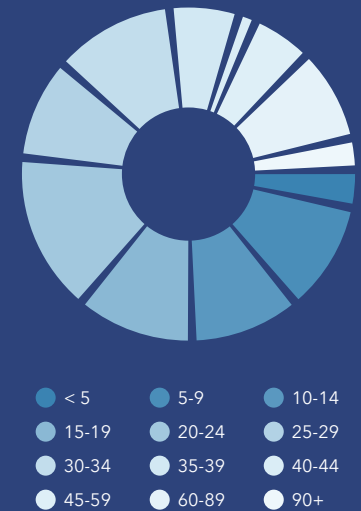

Community Profile

Indian Rocks Beach City, FL 2
 Indian Rocks Beach City, FL (1233625)
 Geography: Place

Prepared by Esri

COMMUNITY PROFILE

Indian Rocks Beach City, FL 2
 Geography: Place

3,728	0.66%	1.92	27.8	56.3	\$90,555	\$545,306	\$259,803	9.6%	60.2%	30.3%
Population Total	Population Growth	Average HH Size	Diversity Index	Median Age	Median HH Income	Median Home Value	Median Net Worth	Age <18	Age 18-64	Age 65+

13.3%
Services

9.0%
Blue Collar

77.7%
White Collar

Mortgage as Percent of Salary

Age Profile: 5 Year Increments

Home Ownership

Housing: Year Built

Home Value

Household Income

Educational Attainment

Commute Time: Minutes

Source: Esri, ACS. Esri forecasts for 2022, 2017-2021, 2027.

© 2023 Esri

Source: This infographic contains data provided by Esri, ACS. The vintage of the data is 2022, 2017-2021, 2027.