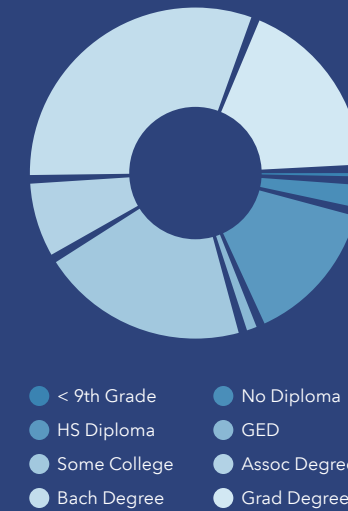

Educational Attainment