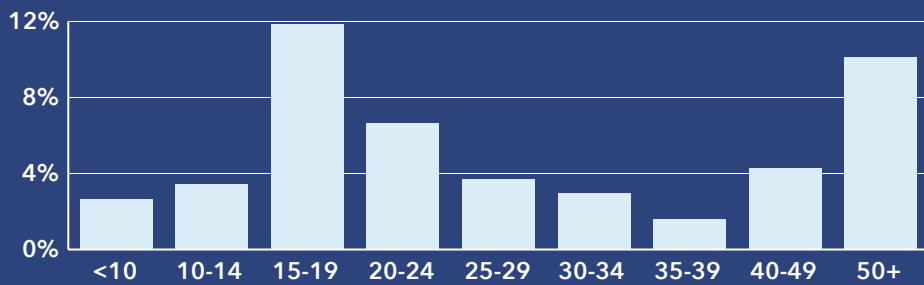

Community Profile

Indian Rocks Beach City, FL 2
 Indian Rocks Beach City, FL (1233625)
 Geography: Place

Prepared by Esri

COMMUNITY PROFILE

Indian Rocks Beach City, FL 2
 Geography: Place

3,728	0.66%	1.92	27.8	56.3	\$90,555	\$545,306	\$259,803	9.6%	60.2%	30.3%
Population Total	Population Growth	Average HH Size	Diversity Index	Median Age	Median HH Income	Median Home Value	Median Net Worth	Age <18	Age 18-64	Age 65+

13.3%
Services

9.0%
Blue Collar

77.7%
White Collar

Mortgage as Percent of Salary

Age Profile: 5 Year Increments

Home Ownership

Housing: Year Built

Home Value

Household Income

Educational Attainment

Commute Time: Minutes

Source: Esri, ACS. Esri forecasts for 2022, 2017-2021, 2027.

© 2023 Esri

Source: This infographic contains data provided by Esri, ACS. The vintage of the data is 2022, 2017-2021, 2027.