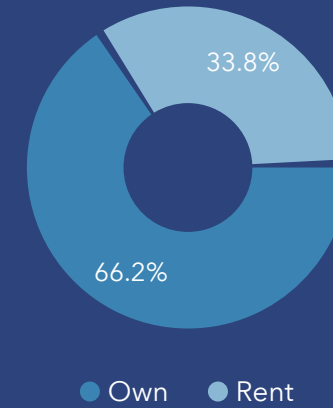

Community Profile

Indian Rocks Beach City, FL 2
 Indian Rocks Beach City, FL (1233625)
 Geography: Place

Prepared by Esri

COMMUNITY PROFILE

Indian Rocks Beach City, FL 2
 Geography: Place

3,728	0.66%	1.92	27.8	56.3	\$90,555	\$545,306	\$259,803	9.6%	60.2%	30.3%
Population Total	Population Growth	Average HH Size	Diversity Index	Median Age	Median HH Income	Median Home Value	Median Net Worth	Age <18	Age 18-64	Age 65+

13.3%
Services

9.0%
Blue Collar

77.7%
White Collar

Mortgage as Percent of Salary

Age Profile: 5 Year Increments

Home Ownership

Housing: Year Built

Home Value

Household Income

Educational Attainment

Commute Time: Minutes

Source: Esri, ACS. Esri forecasts for 2022, 2017-2021, 2027.

© 2023 Esri

Source: This infographic contains data provided by Esri, ACS. The vintage of the data is 2022, 2017-2021, 2027.