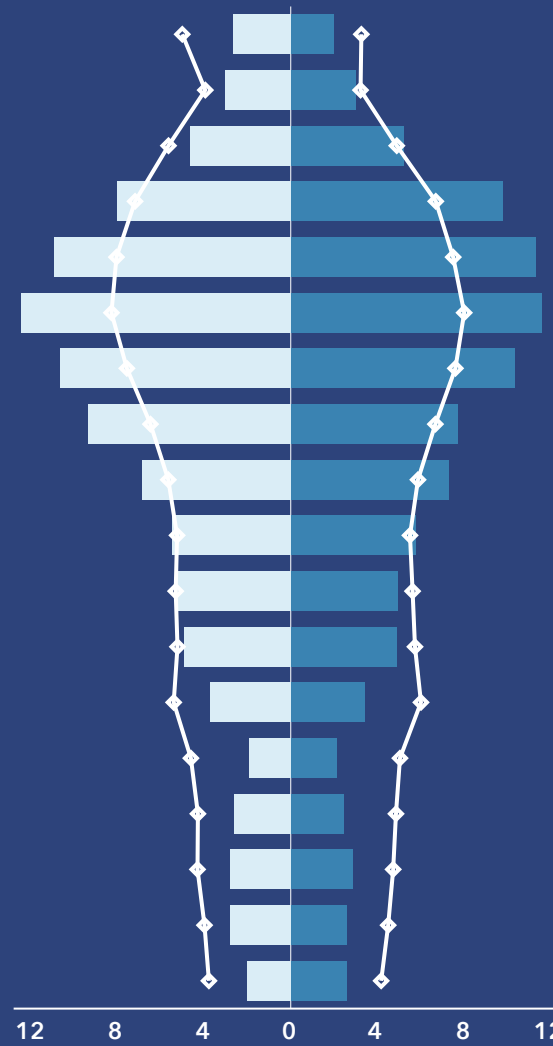

Community Profile

Indian Rocks Beach City, FL 2
 Indian Rocks Beach City, FL (1233625)
 Geography: Place

Prepared by Esri

COMMUNITY PROFILE

Indian Rocks Beach City, FL 2
 Geography: Place

3,728	0.66%	1.92	27.8	56.3	\$90,555	\$545,306	\$259,803	9.6%	60.2%	30.3%
Population Total	Population Growth	Average HH Size	Diversity Index	Median Age	Median HH Income	Median Home Value	Median Net Worth	Age <18	Age 18-64	Age 65+

13.3%
Services

9.0%
Blue Collar

77.7%
White Collar

Mortgage as Percent of Salary

Age Profile: 5 Year Increments

Home Ownership

Housing: Year Built

Home Value

Household Income

Educational Attainment

Commute Time: Minutes

Source: Esri, ACS. Esri forecasts for 2022, 2017-2021, 2027.

© 2023 Esri

Source: This infographic contains data provided by Esri, ACS. The vintage of the data is 2022, 2017-2021, 2027.