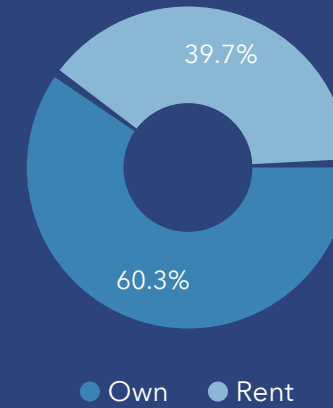

Community Profile

Clearwater City, FL 2
 Clearwater City, FL (1212875)
 Geography: Place

Prepared by Esri

COMMUNITY PROFILE

Clearwater City, FL 2
 Geography: Place

118,183	0.33%	2.16	65.8	47.8	\$58,582	\$277,303	\$127,281	16.4%	56.6%	27.0%
Population Total	Population Growth	Average HH Size	Diversity Index	Median Age	Median HH Income	Median Home Value	Median Net Worth	Age <18	Age 18-64	Age 65+

18.3%
Services

17.8%
Blue Collar

63.9%
White Collar

Mortgage as Percent of Salary

Age Profile: 5 Year Increments

Home Ownership

Housing: Year Built

Home Value