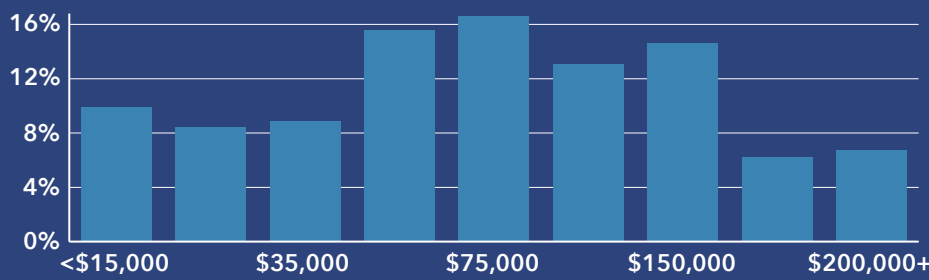

18.3%
Services

17.8%
Blue Collar

63.9%
White Collar

Mortgage as Percent of Salary

Age Profile: 5 Year Increments

Home Ownership

Housing: Year Built

Home Value

Household Income

Educational Attainment

Commute Time: Minutes