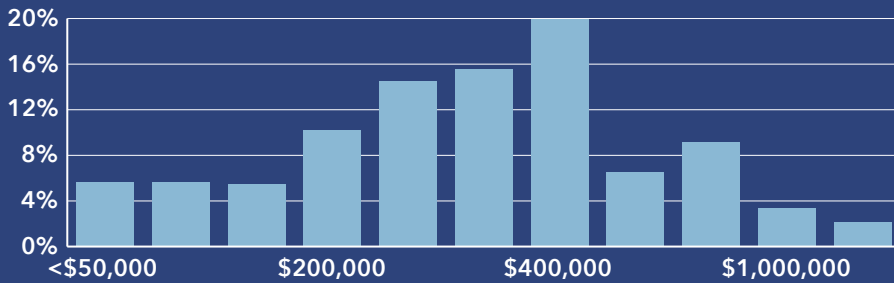

18.3%
Services

17.8%
Blue Collar

63.9%
White Collar

Mortgage as Percent of Salary

Age Profile: 5 Year Increments

Home Ownership

Housing: Year Built

Home Value

Household Income

Educational Attainment

Commute Time: Minutes