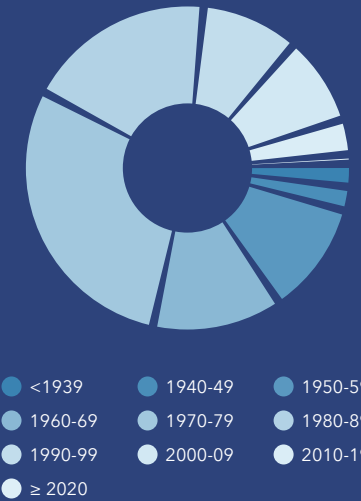

Community Profile

Clearwater City, FL 2
 Clearwater City, FL (1212875)
 Geography: Place

Prepared by Esri

COMMUNITY PROFILE

Clearwater City, FL 2
 Geography: Place

118,183	0.33%	2.16	65.8	47.8	\$58,582	\$277,303	\$127,281	16.4%	56.6%	27.0%
Population Total	Population Growth	Average HH Size	Diversity Index	Median Age	Median HH Income	Median Home Value	Median Net Worth	Age <18	Age 18-64	Age 65+

18.3%
Services

17.8%
Blue Collar

63.9%
White Collar

Mortgage as Percent of Salary

Age Profile: 5 Year Increments

Home Ownership

Housing: Year Built

Home Value