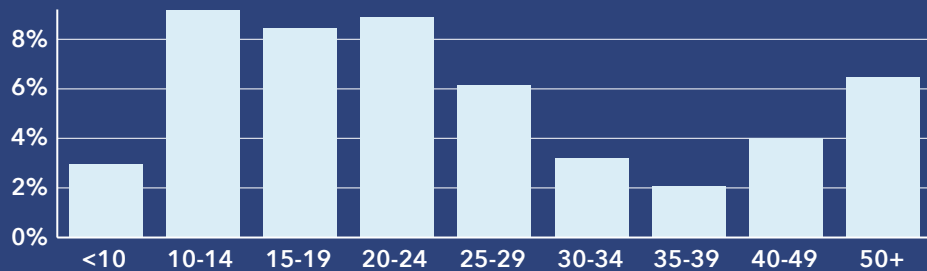

18.3%
Services

17.8%
Blue Collar

63.9%
White Collar

Mortgage as Percent of Salary

Age Profile: 5 Year Increments

Home Ownership

Housing: Year Built

Home Value

Household Income

Educational Attainment

Commute Time: Minutes