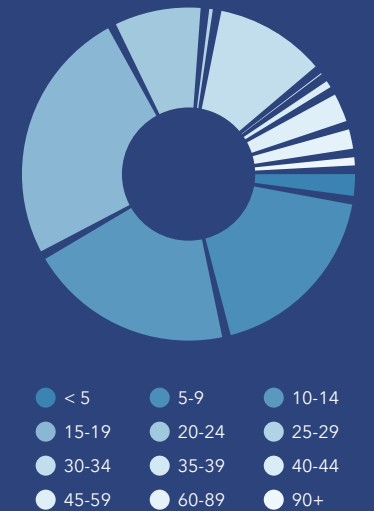

Commute Time: Minutes

Dots show comparison to Pinellas County

Source: Esri, ACS. Esri forecasts for 2022, 2016-2020, 2027.

© 2023 Esri

Source: This infographic contains data provided by Esri, ACS. The vintage of the data is 2022, 2016-2020, 2027.