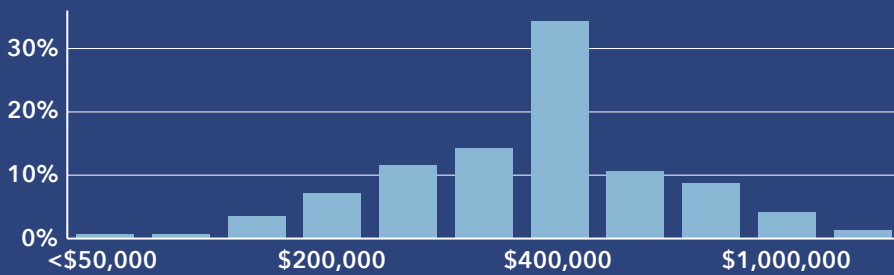

Community Profile

Belleair Bluffs City, FL 2
 Belleair Bluffs City, FL (1205125)
 Geography: Place

Prepared by PCED

COMMUNITY PROFILE

Belleair Bluffs City, FL 2
 Geography: Place

2,291	-0.39%	1.84	29.9	58.8	\$65,409	\$336,378	\$223,238	10.7%	49.9%	39.3%
Population Total	Population Growth	Average HH Size	Diversity Index	Median Age	Median HH Income	Median Home Value	Median Net Worth	Age <18	Age 18-64	Age 65+

11.8%
Services

10.9%
Blue Collar

77.4%
White Collar

Mortgage as Percent of Salary

Age Profile: 5 Year Increments

Home Ownership

Housing: Year Built

Home Value

Household Income

Educational Attainment

Commute Time: Minutes

Dots show comparison to Pinellas County

Source: Esri, ACS. Esri forecasts for 2022, 2016-2020, 2027.

© 2023 Esri

Source: This infographic contains data provided by Esri, ACS. The vintage of the data is 2022, 2016-2020, 2027.