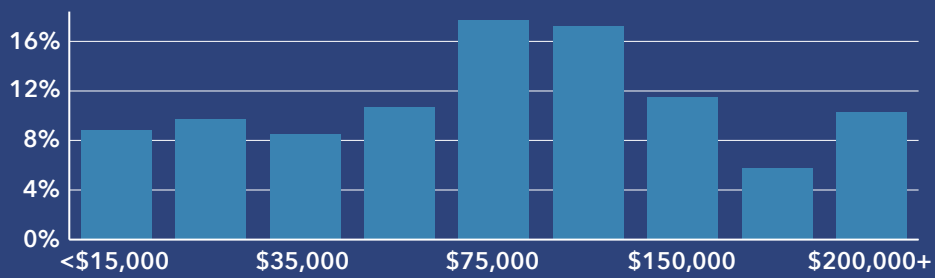

Community Profile

Belleair Bluffs City, FL 2
 Belleair Bluffs City, FL (1205125)
 Geography: Place

Prepared by PCED

COMMUNITY PROFILE

Belleair Bluffs City, FL 2
 Geography: Place

2,291	-0.39%	1.84	29.9	58.8	\$65,409	\$336,378	\$223,238	10.7%	49.9%	39.3%
Population Total	Population Growth	Average HH Size	Diversity Index	Median Age	Median HH Income	Median Home Value	Median Net Worth	Age <18	Age 18-64	Age 65+

11.8%
Services

10.9%
Blue Collar

77.4%
White Collar

Mortgage as Percent of Salary

Age Profile: 5 Year Increments

Home Ownership

Housing: Year Built

Home Value

Household Income

Educational Attainment

Commute Time: Minutes

Dots show comparison to Pinellas County

Source: Esri, ACS. Esri forecasts for 2022, 2016-2020, 2027.

© 2023 Esri

Source: This infographic contains data provided by Esri, ACS. The vintage of the data is 2022, 2016-2020, 2027.