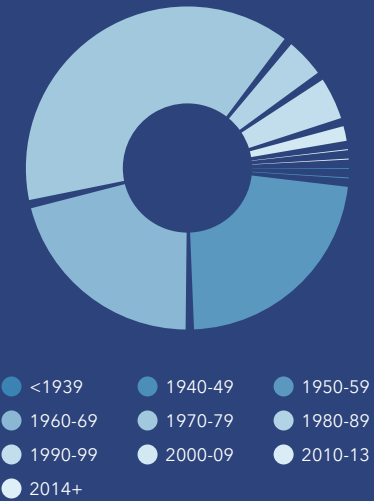

Community Profile

Belleair Bluffs City, FL 2
 Belleair Bluffs City, FL (1205125)
 Geography: Place

Prepared by PCED

COMMUNITY PROFILE

Belleair Bluffs City, FL 2
 Geography: Place

2,291	-0.39%	1.84	29.9	58.8	\$65,409	\$336,378	\$223,238	10.7%	49.9%	39.3%
Population Total	Population Growth	Average HH Size	Diversity Index	Median Age	Median HH Income	Median Home Value	Median Net Worth	Age <18	Age 18-64	Age 65+

11.8%
Services

10.9%
Blue Collar

77.4%
White Collar

Mortgage as Percent of Salary

Age Profile: 5 Year Increments

Home Ownership

Housing: Year Built

Home Value