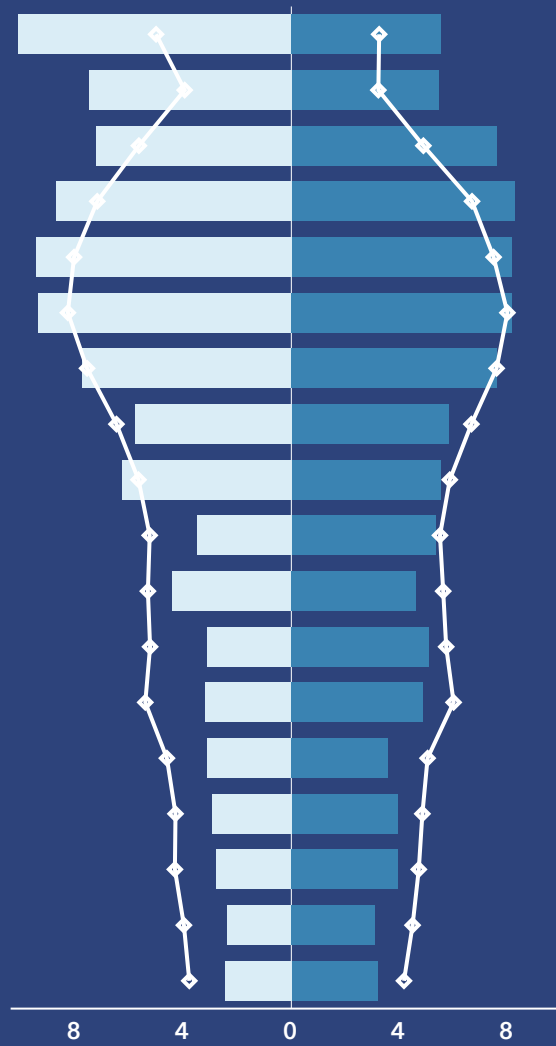

Community Profile

Belleair Bluffs City, FL 2
 Belleair Bluffs City, FL (1205125)
 Geography: Place

Prepared by PCED

COMMUNITY PROFILE

Belleair Bluffs City, FL 2
 Geography: Place

2,291	-0.39%	1.84	29.9	58.8	\$65,409	\$336,378	\$223,238	10.7%	49.9%	39.3%
Population Total	Population Growth	Average HH Size	Diversity Index	Median Age	Median HH Income	Median Home Value	Median Net Worth	Age <18	Age 18-64	Age 65+

11.8%
Services

10.9%
Blue Collar

77.4%
White Collar

Mortgage as Percent of Salary

Age Profile: 5 Year Increments

Home Ownership

Housing: Year Built

Home Value