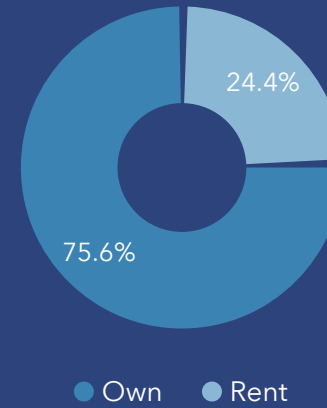

Community Profile

Belleair Bluffs City, FL 2
 Belleair Bluffs City, FL (1205125)
 Geography: Place

Prepared by PCED

COMMUNITY PROFILE

Belleair Bluffs City, FL 2
 Geography: Place

2,291	-0.39%	1.84	29.9	58.8	\$65,409	\$336,378	\$223,238	10.7%	49.9%	39.3%
Population Total	Population Growth	Average HH Size	Diversity Index	Median Age	Median HH Income	Median Home Value	Median Net Worth	Age <18	Age 18-64	Age 65+

11.8%
Services

10.9%
Blue Collar

77.4%
White Collar

Mortgage as Percent of Salary

Age Profile: 5 Year Increments

Home Ownership

Housing: Year Built

Home Value