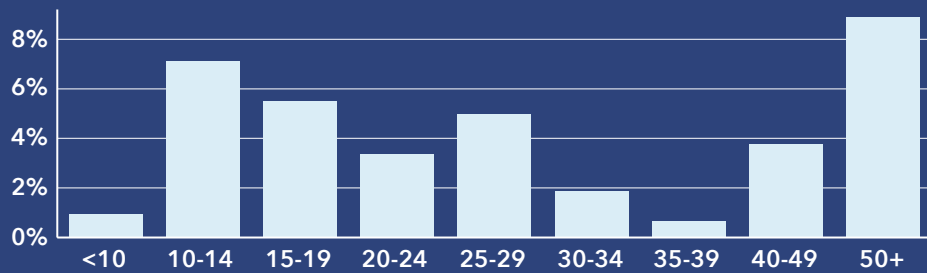

Community Profile

Belleair Bluffs City, FL 2
 Belleair Bluffs City, FL (1205125)
 Geography: Place

Prepared by PCED

COMMUNITY PROFILE

Belleair Bluffs City, FL 2
 Geography: Place

2,291	-0.39%	1.84	29.9	58.8	\$65,409	\$336,378	\$223,238	10.7%	49.9%	39.3%
Population Total	Population Growth	Average HH Size	Diversity Index	Median Age	Median HH Income	Median Home Value	Median Net Worth	Age <18	Age 18-64	Age 65+

11.8%
Services

10.9%
Blue Collar

77.4%
White Collar

Mortgage as Percent of Salary

Age Profile: 5 Year Increments

Home Ownership

Housing: Year Built

Home Value

Household Income

Educational Attainment

Commute Time: Minutes

Dots show comparison to Pinellas County

Source: Esri, ACS. Esri forecasts for 2022, 2016-2020, 2027.

© 2023 Esri

Source: This infographic contains data provided by Esri, ACS. The vintage of the data is 2022, 2016-2020, 2027.