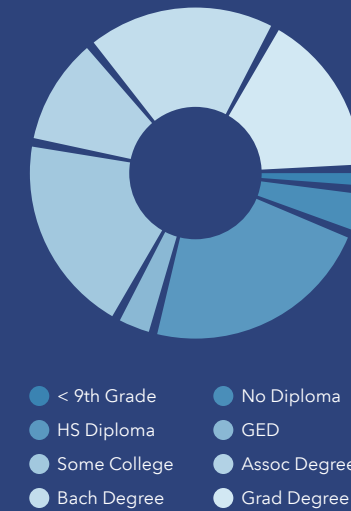

Educational Attainment