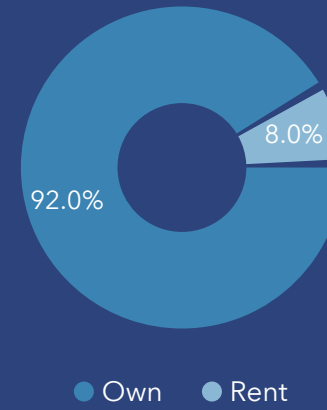

5.9%  
Services

4.1%  
Blue Collar

90.0%  
White Collar

Mortgage as Percent of Salary

Age Profile: 5 Year Increments

Home Ownership

Housing: Year Built

Home Value