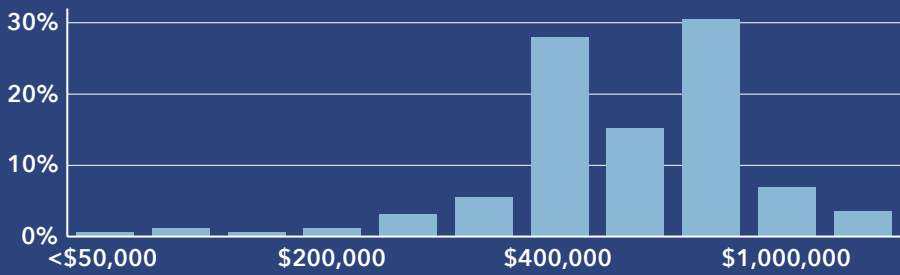

5.9%  
Services

4.1%  
Blue Collar

90.0%  
White Collar

Mortgage as Percent of Salary

Age Profile: 5 Year Increments

Home Ownership

Housing: Year Built

Home Value

Household Income

Educational Attainment

Commute Time: Minutes