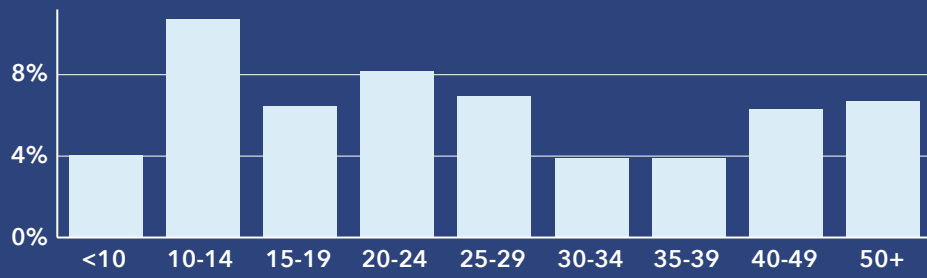

## COMMUNITY PROFILE

Belleair Town, FL 2  
 Geography: Place

4,225	-0.50%	2.06	23.6	59.9	\$103,259	\$467,260	\$812,471	12.9%	46.9%	39.9%
Population Total	Population Growth	Average HH Size	Diversity Index	Median Age	Median HH Income	Median Home Value	Median Net Worth	Age <18	Age 18-64	Age 65+

5.9%  
Services

4.1%  
Blue Collar

90.0%  
White Collar

Mortgage as Percent of Salary

Age Profile: 5 Year Increments

Home Ownership

Housing: Year Built

Home Value

Household Income

Educational Attainment

Commute Time: Minutes