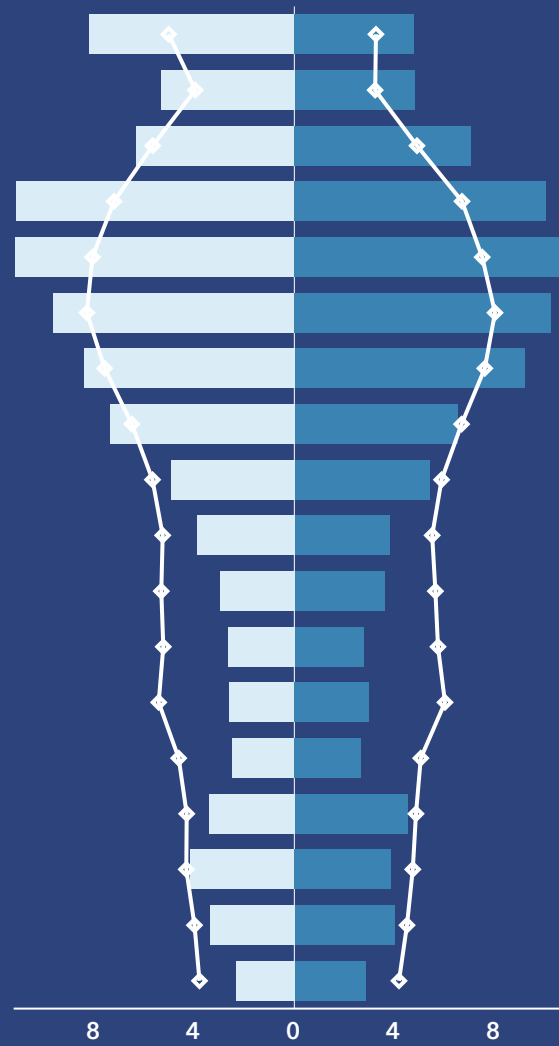

## COMMUNITY PROFILE

Belleair Town, FL 2  
 Geography: Place

4,225	-0.50%	2.06	23.6	59.9	\$103,259	\$467,260	\$812,471	12.9%	46.9%	39.9%
Population Total	Population Growth	Average HH Size	Diversity Index	Median Age	Median HH Income	Median Home Value	Median Net Worth	Age <18	Age 18-64	Age 65+

5.9%  
Services

4.1%  
Blue Collar

90.0%  
White Collar

Mortgage as Percent of Salary

Age Profile: 5 Year Increments

Home Ownership

Housing: Year Built

Home Value