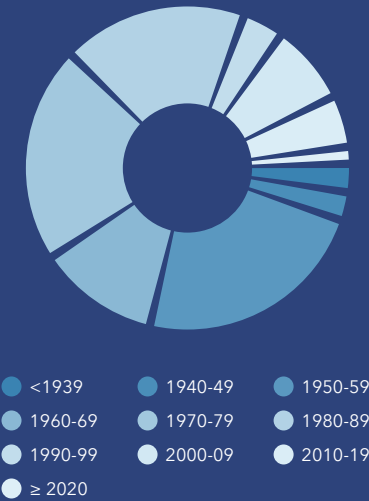

5.9%  
Services

4.1%  
Blue Collar

90.0%  
White Collar

Mortgage as Percent of Salary

Age Profile: 5 Year Increments

Home Ownership

Housing: Year Built

Home Value