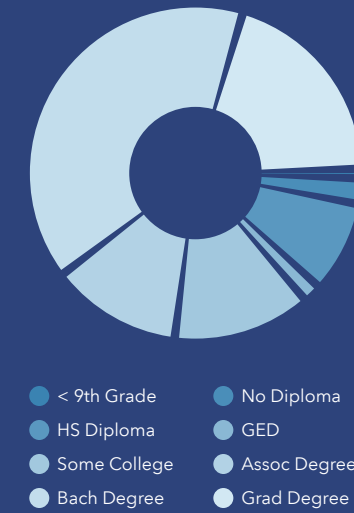

Educational Attainment