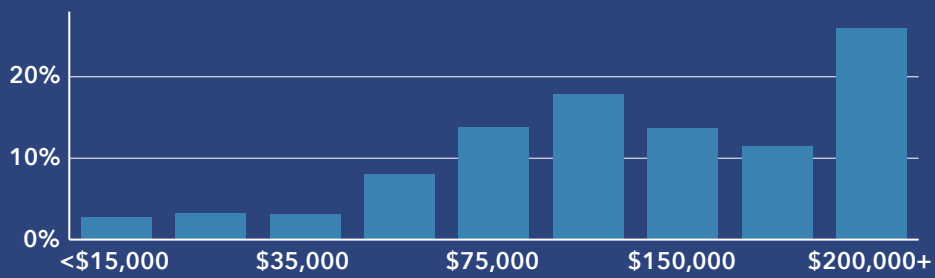

5.9%  
Services

4.1%  
Blue Collar

90.0%  
White Collar

Mortgage as Percent of Salary

Age Profile: 5 Year Increments

Home Ownership

Housing: Year Built

Home Value

Household Income

Educational Attainment

Commute Time: Minutes