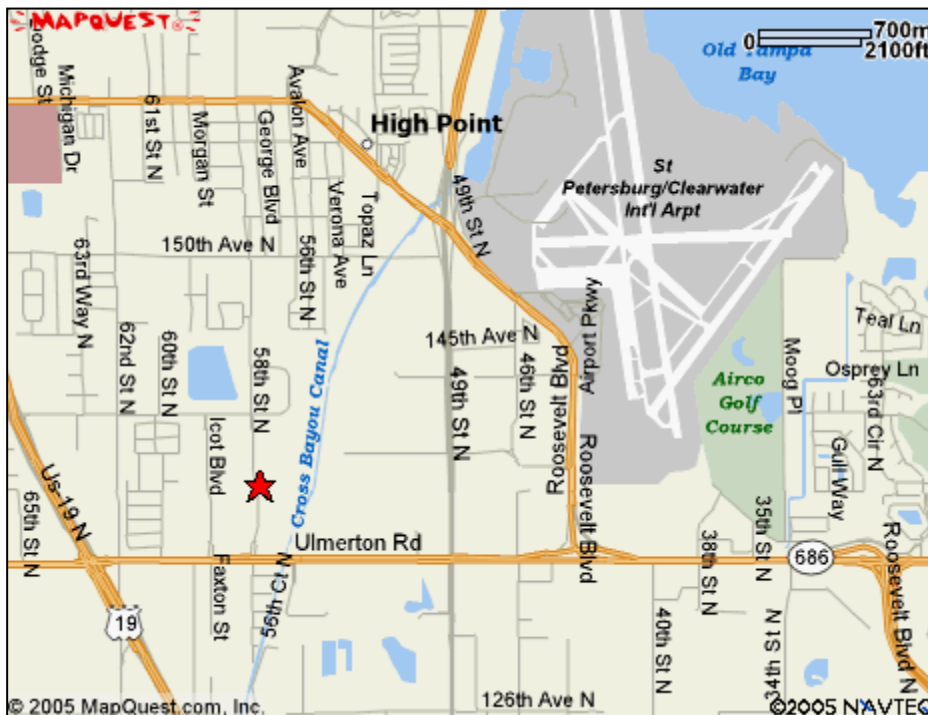

# Pinellas County Economic Development

Located at the EpiCenter in the ICOT Business Park

13805 58<sup>th</sup> Street North

Suite 1-200

Clearwater, FL 33760

(727) 464-7332

[www.SiliconBay.org](http://www.SiliconBay.org)

[Click here for directions to Pinellas County Economic Development from your location](#)

FIND IT

MAPS

DIRECTIONS

## Directions

North America | [Europe](#) | [New Directions](#)

### **START** Starting Address

Address or Intersection  
City  
[State/Prov.](#)  
ZIP/Postal Code

OR [Clear](#)