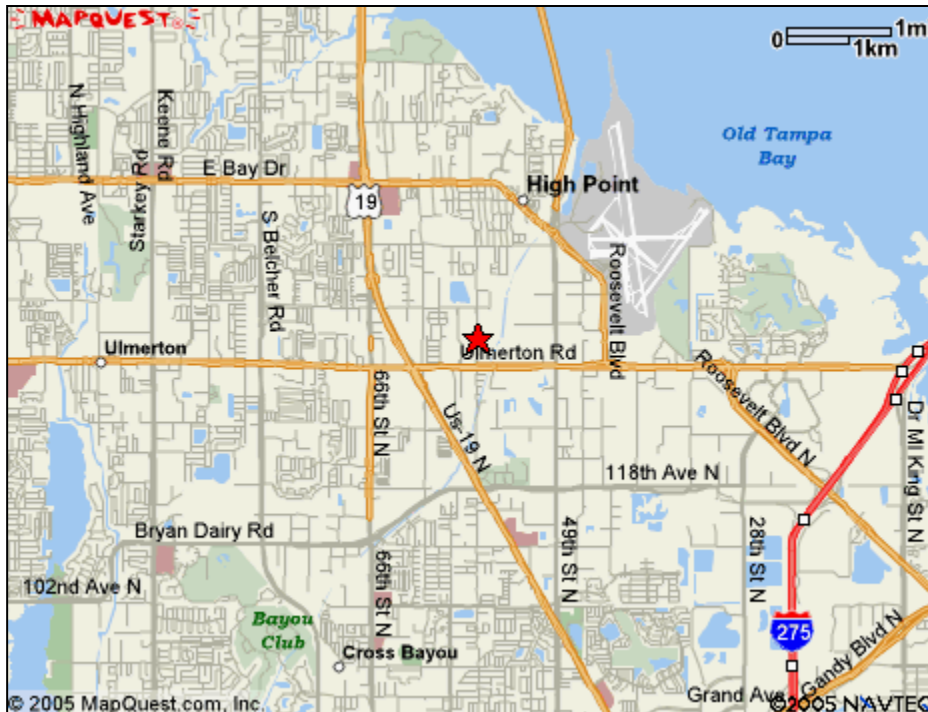

# Pinellas County Economic Development

Located at the EpiCenter in the ICOT Business Park

13805 58<sup>th</sup> Street North

Suite 1-200

Clearwater, FL 33760

(727) 464-7332

[www.SiliconBay.org](http://www.SiliconBay.org)

[Click here for directions to Pinellas County Economic Development from your location](#)

FIND IT

MAPS

DIRECTIONS

## Directions

North America | [Europe](#) | [New Directions](#)